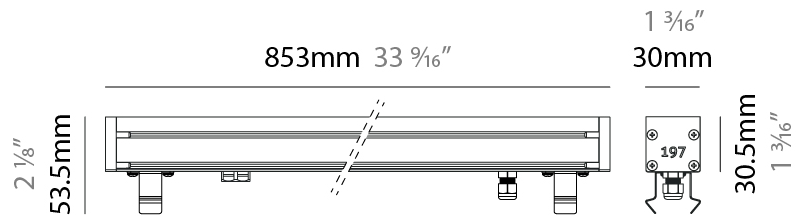

SLASH 30 RECESSED

E12I0060-

base number   Color   Lens
Temperature   Options

1. To build a product code in our configurator select the specify button on the base model # product page
2. To build a manual product code on this datasheet choose from the options listed below in blue font and add the suffix to the base model #

GENERAL

Series: Slash 30
Brand: Unonovesette
Division: Exterior
Mounting Type: Recessed
Mounting Location: In-Ground
Subcategory: Wallwash

PHYSICAL

Shape: Rectangle
Length (mm): 853
Length (in): 33 ³/₁₆
Width (mm): 30
Width (in): 1 ³/₁₆
Height (mm): 53.5
Height (in): 2 ¹/₈
Light Distribution: Adjustable / Direct
Diffuser: Extra clear tempered 6mm
Fixture Finish: ANA
Fixture Material: Extruded Aluminum
Cable Details: IP68 30cm Cable with Easy Lock system

ELECTRICAL

Lamp Type: LED
Input Wattage (W): 12.53
Total Output Wattage (W): 9.79
Dimming: Non-Dimmable
Driver Included: No
Driver Location: Remote
Driver Type: Constant Voltage - Universal
Driver Class: Class 2
Input Voltage (V): 120 - 277
Output Voltage (V): 24
Upon Request: Phase Dimming (120Vac only) / 0-10V Dimming

LED

Color Temperature (°K): 2200 / 2700 / 3000 / 4000
Max. Delivered Lumen (lm): 945 (3000K)
CRI: >90 CRI
Lamp Life (hrs): 100000

OPTICAL

Optic°: 12 / 21 / 31 / 46 / 13x36
Adjustability: Tilt ±20°

RATINGS AND CERTIFICATIONS

Certified By: Certified for North American Standards
IP rating: IP67
IK Rating: IK06