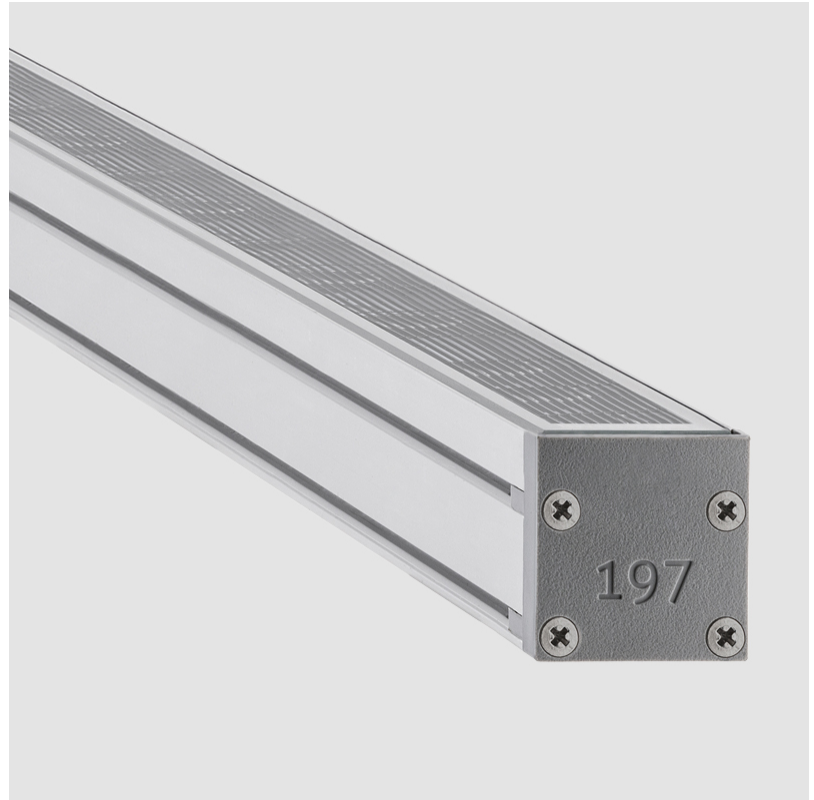

SLASH 30 RECESSED

E12I0063-

base number   Color   Lens
Temperature   Options

1. To build a product code in our configurator select the specify button on the base model # product page
2. To build a manual product code on this datasheet choose from the options listed below in blue font and add the suffix to the base model #

GENERAL

Series: Slash 30
Brand: Unonovesette
Division: Exterior
Mounting Type: Recessed
Mounting Location: In-Ground
Subcategory: Wallwash

PHYSICAL

Shape: Rectangle
Length (mm): 1139
Length (in): 44 ¹³/₁₆"
Width (mm): 30
Width (in): 1 ³/₁₆"
Height (mm): 53.5
Height (in): 2 ¹/₈"
Light Distribution: Adjustable / Direct
Diffuser: Extra clear tempered 6mm
Fixture Finish: ANA
Fixture Material: Extruded Aluminum
Cable Details: IP68 30cm Cable with Easy Lock system

ELECTRICAL

Lamp Type: LED
Input Wattage (W): 33.92
Total Output Wattage (W): 26.5
Dimming: Non-Dimmable
Driver Included: No
Driver Location: Remote
Driver Type: Constant Voltage - Universal
Driver Class: Class 2
Input Voltage (V): 120 - 277
Output Voltage (V): 24
Upon Request: Phase Dimming (120Vac only) / 0-10V Dimming

LED

Color Temperature (°K): 2200 / 2700 / 3000 / 4000
Max. Delivered Lumen (lm): 2280 (3000K)
CRI: >90 CRI
Lamp Life (hrs): 100000

OPTICAL

Optic°: 12 / 21 / 31 / 46 / 13x36
Adjustability: Tilt ±20°

RATINGS AND CERTIFICATIONS

Certified By: Certified for North American Standards
IP rating: IP67
IK Rating: IK06