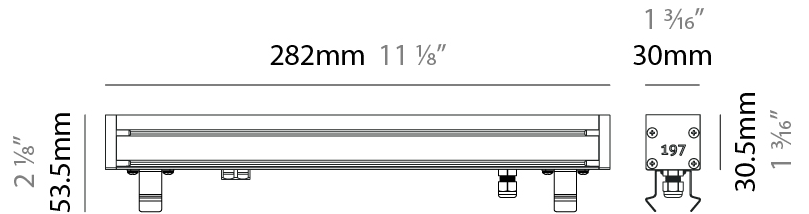

base number   Color   Lens
Temperature   Options

1. To build a product code in our configurator select the specify button on the base model # product page
2. To build a manual product code on this datasheet choose from the options listed below in blue font and add the suffix to the base model #

GENERAL

Series: Slash 30
Brand: Unonovesette
Division: Exterior
Mounting Type: Recessed
Mounting Location: In-Ground
Subcategory: Wallwash

PHYSICAL

Shape: Rectangle
Length (mm): 282
Length (in): 11 1/8
Width (mm): 30
Width (in): 1 3/16
Height (mm): 53.5
Height (in): 2 1/8
Light Distribution: Adjustable / Direct
Weight (kg): 0.46
Weight (lbs): 1.014
Diffuser: Extra clear tempered 6mm
Fixture Finish: ANA
Fixture Material: Extruded Aluminum
Cable Details: IP68 30cm Cable with Easy Lock system

ELECTRICAL

Lamp Type: LED
Input Wattage (W): 8.48
Total Output Wattage (W): 6.63
Dimming: Non-Dimmable
Driver Included: No
Driver Location: Remote
Driver Type: Constant Voltage - Universal
Driver Class: Class 2
Input Voltage (V): 120 - 277
Output Voltage (V): 24
Upon Request: Phase Dimming (120Vac only) / 0-10V Dimming

LED

Color Temperature (*K): 2200 / 2700 / 3000 / 4000
Max. Delivered Lumen (lm): 570 (3000K)
CRI: >90 CRI
Lamp Life (hrs): 100000

OPTICAL

Optic*: 12 / 21 / 31 / 46 / 13x36
Adjustability: Tilt ±20°

RATINGS AND CERTIFICATIONS

Certified By: Certified for North American Standards
IP rating: IP67
IK Rating: IK06