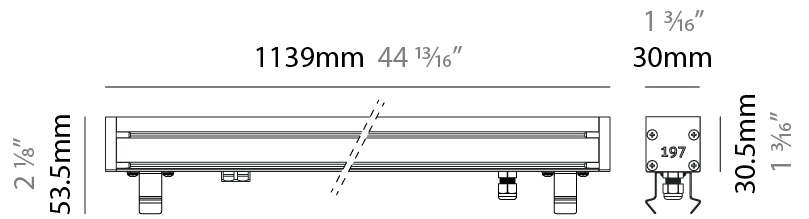

SLASH 30 RECESSED

E12I0063-

base number   Color   Lens
Temperature   Options

1. To build a product code in our configurator select the specify button on the base model # product page
2. To build a manual product code on this datasheet choose from the options listed below in blue font and add the suffix to the base model #

GENERAL

Series: Slash 30
Brand: Unonovesette
Division: Exterior
Mounting Type: Recessed
Mounting Location: In-Ground
Subcategory: Wallwash

PHYSICAL

Shape: Rectangle
Length (mm): 1139
Length (in): 44 ¹³/₁₆"
Width (mm): 30
Width (in): 1 ³/₁₆"
Height (mm): 53.5
Height (in): 2 ¹/₈"
Light Distribution: Adjustable / Direct
Diffuser: Extra clear tempered 6mm
Fixture Finish: ANA
Fixture Material: Extruded Aluminum
Cable Details: IP68 30cm Cable with Easy Lock system

ELECTRICAL

Lamp Type: LED
Input Wattage (W): 33.92
Total Output Wattage (W): 26.5
Dimming: Non-Dimmable
Driver Included: No
Driver Location: Remote
Driver Type: Constant Voltage - Universal
Driver Class: Class 2
Input Voltage (V): 120 - 277
Output Voltage (V): 24
Upon Request: Phase Dimming (120Vac only) / 0-10V Dimming

LED

Color Temperature (°K): 2200 / 2700 / 3000 / 4000
Max. Delivered Lumen (lm): 2280 (3000K)
CRI: >90 CRI
Lamp Life (hrs): 100000

OPTICAL

Optic°: 12 / 21 / 31 / 46 / 13x36
Adjustability: Tilt ±20°

RATINGS AND CERTIFICATIONS

Certified By: Certified for North American Standards
IP rating: IP67
IK Rating: IK06