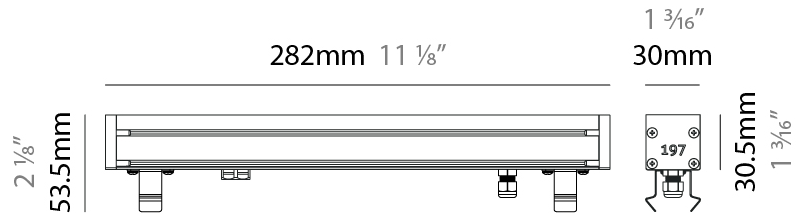

base number   Color   Lens
Temperature   Options

1. To build a product code in our configurator select the specify button on the base model # product page
2. To build a manual product code on this datasheet choose from the options listed below in blue font and add the suffix to the base model #

GENERAL

Series: Slash 30
Brand: Unonovesette
Division: Exterior
Mounting Type: Recessed
Mounting Location: In-Ground
Subcategory: Wallwash

PHYSICAL

Shape: Rectangle
Length (mm): 282
Length (in): 11 1/8
Width (mm): 30
Width (in): 1 3/16
Height (mm): 53.5
Height (in): 2 1/8
Light Distribution: Adjustable / Direct
Weight (kg): 0.46
Weight (lbs): 1.014
Diffuser: Extra clear tempered 6mm
Fixture Finish: ANA
Fixture Material: Extruded Aluminum
Cable Details: IP68 30cm Cable with Easy Lock system

ELECTRICAL

Lamp Type: LED
Input Wattage (W): 4.18
Total Output Wattage (W): 3.27
Dimming: Non-Dimmable
Driver Included: No
Driver Location: Remote
Driver Type: Constant Voltage - Universal
Driver Class: Class 2
Input Voltage (V): 120 - 277
Output Voltage (V): 24
Upon Request: Phase Dimming (120Vac only) / 0-10V Dimming

LED

Color Temperature (*K): 2200 / 2700 / 3000 / 4000
Max. Delivered Lumen (lm): 315 (3000K)
CRI: >90 CRI
Lamp Life (hrs): 100000

OPTICAL

Optic°: 12 / 21 / 31 / 46 / 13x36
Adjustability: Tilt ±20°

RATINGS AND CERTIFICATIONS

Certified By: Certified for North American Standards
IP rating: IP67
IK Rating: IK06